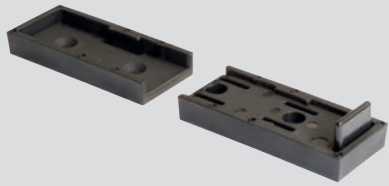

QuickClick® T-CONNECT – Tischverbinder
QuickClick® T-CONNECT – Table connector
QuickClick® T-CONNECT – Connecteur de table

																1x		Code	EAN-Code 4001073 ...
69x30	10															2		16 5009 99	...200140

QuickClick®

QuickClick® T-CONNECT

• PREMIUM PRODUCT •
Made in Germany

GERMAN DESIGN AWARD NOMINEE 2022

Watch the video!